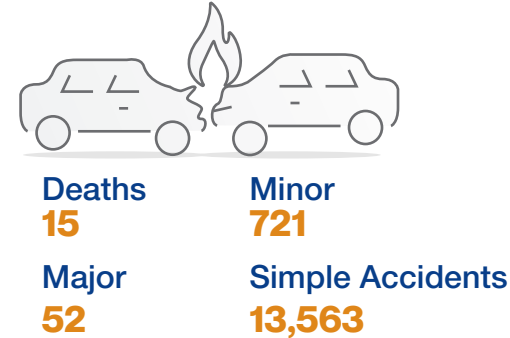

Traffic Accidents Cases